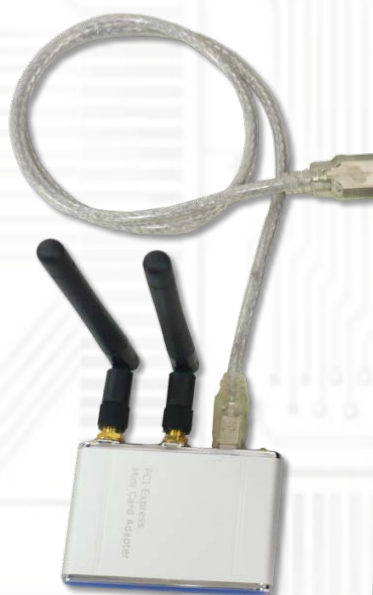

USBMI (Wireless USB Mini Card Adapter ver1.1b)

The USBMI adapter is designed for desktop PCs that convert Mini-Card to USB port.

You can insert your USB type minicard such as HSPA(3.5G), GPS, 802.11a/b/g , WiMAX to this adapter then plug to USB port through USB cable.

Standard SIM card connector is provided.

USBMI module

Function:

- ◆ USB mini type-B connection to desktop or notebook PC
- ◆ Supports system bus interface: USB.
- ◆ Supports USB interface of Mini-Cards such as 3G,CDMA, WLAN,WLAN, HSPA MODEM , GPS, WiMAX Mini Card to desktop PC.
- ◆ Support SIM card connector
- ◆ Support U.FL/IPX to RP-SMA pigtail Wifi RF cable adapter
- ◆ (Option) 900/1800 MHz 2dBi Portable Antenna
- ◆ (Option) 900/1800 MHz 2dBi Portable Antenna
- ◆ (Option) 2.4/5.8GHz Rubber Duck Antenna
- ◆ (Option) 5.8GHz 5dBi Rubber Duck Antenna
- ◆ (Option) 2.3GHz 2.15dBi Rubber Duck Antenna
- ◆ (Option) 3.5GHz 2.5dBi Rubber Duck Antenna

Specifications

- PCI Express Mini Card to USB adapter.
- PCI Express Mini Card Electromechanical Specification Revision 1.2
- Universal Serial Bus Specification Revision 2.0
- Full / Half -Mini Card dimension.
- SIM Connector for CDMA HSDPA/HSUPA, UMTS, GSM, GPRS, EDGE
- Access LED