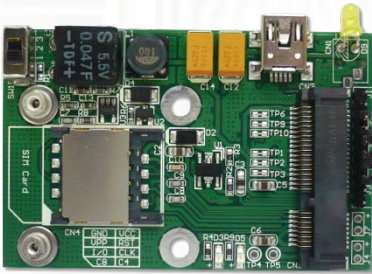

USBMI
(Wireless USB Mini Card Adapter ver1.1b)x1

USB-Y-Line-2.0
(USB 2.0 Y-Line cable) x1

U.fl / IPX to RP-SMA female pigtail for wifi RF cable adapter

Screwdriver x1

Screw x2

USBMI-module Package Contents

USBMI module
(Wireless USB Mini Card Adapter ver1.1b)x1

USB-Y-Line-2.0
(USB 2.0 Y-Line cable) x1

Screw x2

Antenna Option

ANT0918Q2P1-RPSMA
900/1800MHz 2dBi Portable Antenna

ANT2400Q2P3
2.4GHz 2.15dBi Rubber duck antenna