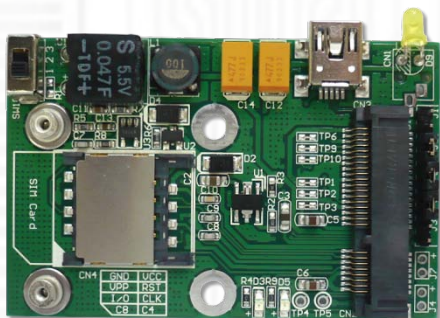

USBMI (Wireless USB Mini Card Adapter ver1.1b)

The USBMI adapter is designed for desktop PCs that convert Mini-Card to USB port.

You can insert your USB type minicard such as HSPA(3.5G), GPS, 802.11a/b/g , WiMAX to this adapter then plug to USB port through USB cable.

Standard SIM card connector is provided.

USBMI module

Function:

- ◆ USB mini type-B connection to desktop or notebook PC
- ◆ Supports system bus interface: USB.
- ◆ Supports USB interface of Mini-Cards such as 3G,CDMA, WLAN,WLAN, HSPA MODEM , GPS, WiMAX Mini Card to desktop PC.
- ◆ Support SIM card connector
- ◆ Support U.FL/IPX to RP-SMA pigtail Wifi RF cable adapter
- ◆ (Option) 900/1800 MHz 2dBi Portable Antenna
- ◆ (Option) 900/1800 MHz 2dBi Portable Antenna
- ◆ (Option) 2.4/5.8GHz Rubber Duck Antenna
- ◆ (Option) 5.8GHz 5dBi Rubber Duck Antenna
- ◆ (Option) 2.3GHz 2.15dBi Rubber Duck Antenna
- ◆ (Option) 3.5GHz 2.5dBi Rubber Duck Antenna

Specifications

- PCI Express Mini Card to USB adapter.
- PCI Express Mini Card Electromechanical Specification Revision 1.2
- Universal Serial Bus Specification Revision 2.0
- Full / Half -Mini Card dimension.
- SIM Connector for CDMA HSDPA/HSUPA, UMTS, GSM, GPRS, EDGE
- Access LED