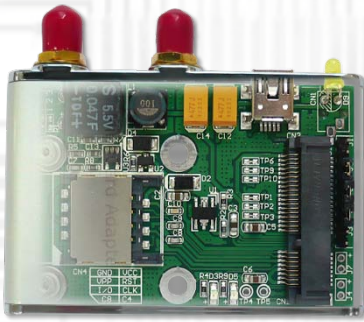

USBMI Package Contents

USBMI
(Wireless USB Mini Card Adapter ver1.1b)x1