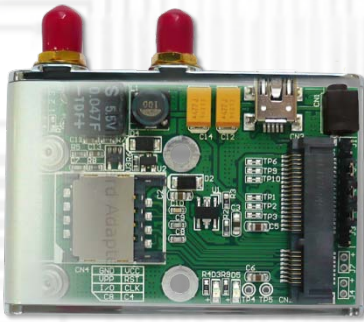

USBMI-D Package Contents

USBMI-D
(Wireless USB Mini Card Adapter ver1.1b)x1