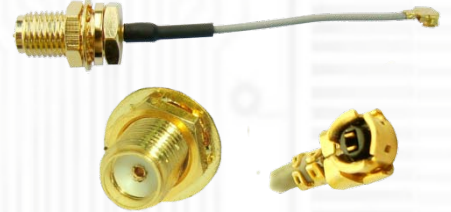

USB-Y-Line-2.0
(USB 2.0 Y-Line cable) x1

U.fl / IPX to RP-SMA female pigtail for wifi RF cable adapter

Option

U.fl / IPX to SMA female pigtail for wifi RF cable adapter

Screwdriver x1

Screw x2

USBMI-D module Package Contents