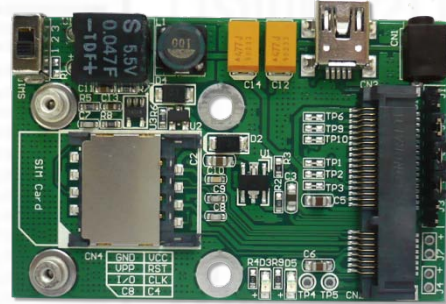

USBMI-D (Wireless USB Mini Card Adapter ver1.1b)

The USBMI-D adapter is designed for desktop PCs that convert Mini-Card to USB port.

You can insert your USB type minicard such as HSPA(3.5G), GPS, 802.11a/b/g, WiMAX to this adapter then plug to USB port through USB cable.

Standard SIM card connector is provided.

USBMI-D module

Function:

- ◆ USB mini type-B connection to desktop or notebook PC
- ◆ Supports system bus interface: USB.
- ◆ Supports USB interface of Mini-Cards such as 3G,CDMA, WLAN,WLAN, HSPA MODEM , GPS, WiMAX Mini Card to desktop PC.
- ◆ Support SIM card connector
- ◆ Support U.FL/IPX to RP-SMA pigtail Wifi RF cable adapter
- ◆ 3.3V DC jack input selection
- ◆ (Option) 900/1800 MHz 2dBi Portable Antenna
- ◆ (Option) 900/1800 MHz 2dBi Portable Antenna
- ◆ (Option) 2.4/5.8GHz Rubber Duck Antenna
- ◆ (Option) 5.8GHz 5dBi Rubber Duck Antenna
- ◆ (Option) 2.3GHz 2.15dBi Rubber Duck Antenna
- ◆ (Option) 2.5GHz 2dBi Rubber Duck Antenna
- ◆ (Option) 3.5GHz 2.5dBi Rubber Duck Antenna

Specifications

- PCI Express Mini Card to USB adapter.
- PCI Express Mini Card Electromechanical Specification Revision 1.2
- Universal Serial Bus Specification Revision 2.0
- Full / Half -Mini Card dimension.
- SIM Connector for CDMA HSDPA/HSUPA, UMTS, GSM, GPRS, EDGE
- Access LED