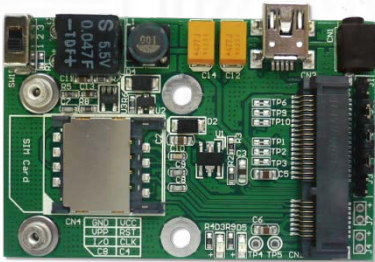

USB-Y-Line-2.0
(USB 2.0 Y-Line cable) x1

U.fl / IPX to RP-SMA female pigtail for wifi RF cable adapter

Option

U.fl / IPX to SMA female pigtail for wifi RF cable adapter

Screwdriver x1

Screw x2

USBMI-D module Package Contents

USBMI-D module
(Wireless USB Mini Card Adapter ver1.1b)x1

USB-Y-Line-2.0
(USB 2.0 Y-Line cable) x1

Screw x2

Antenna Option

ANT0918Q2P1-RPSMA
900/1800MHz 2dBi Portable Antenna

ANT2400Q2P3
2.4GHz 2.15dBi Rubber duck antenna